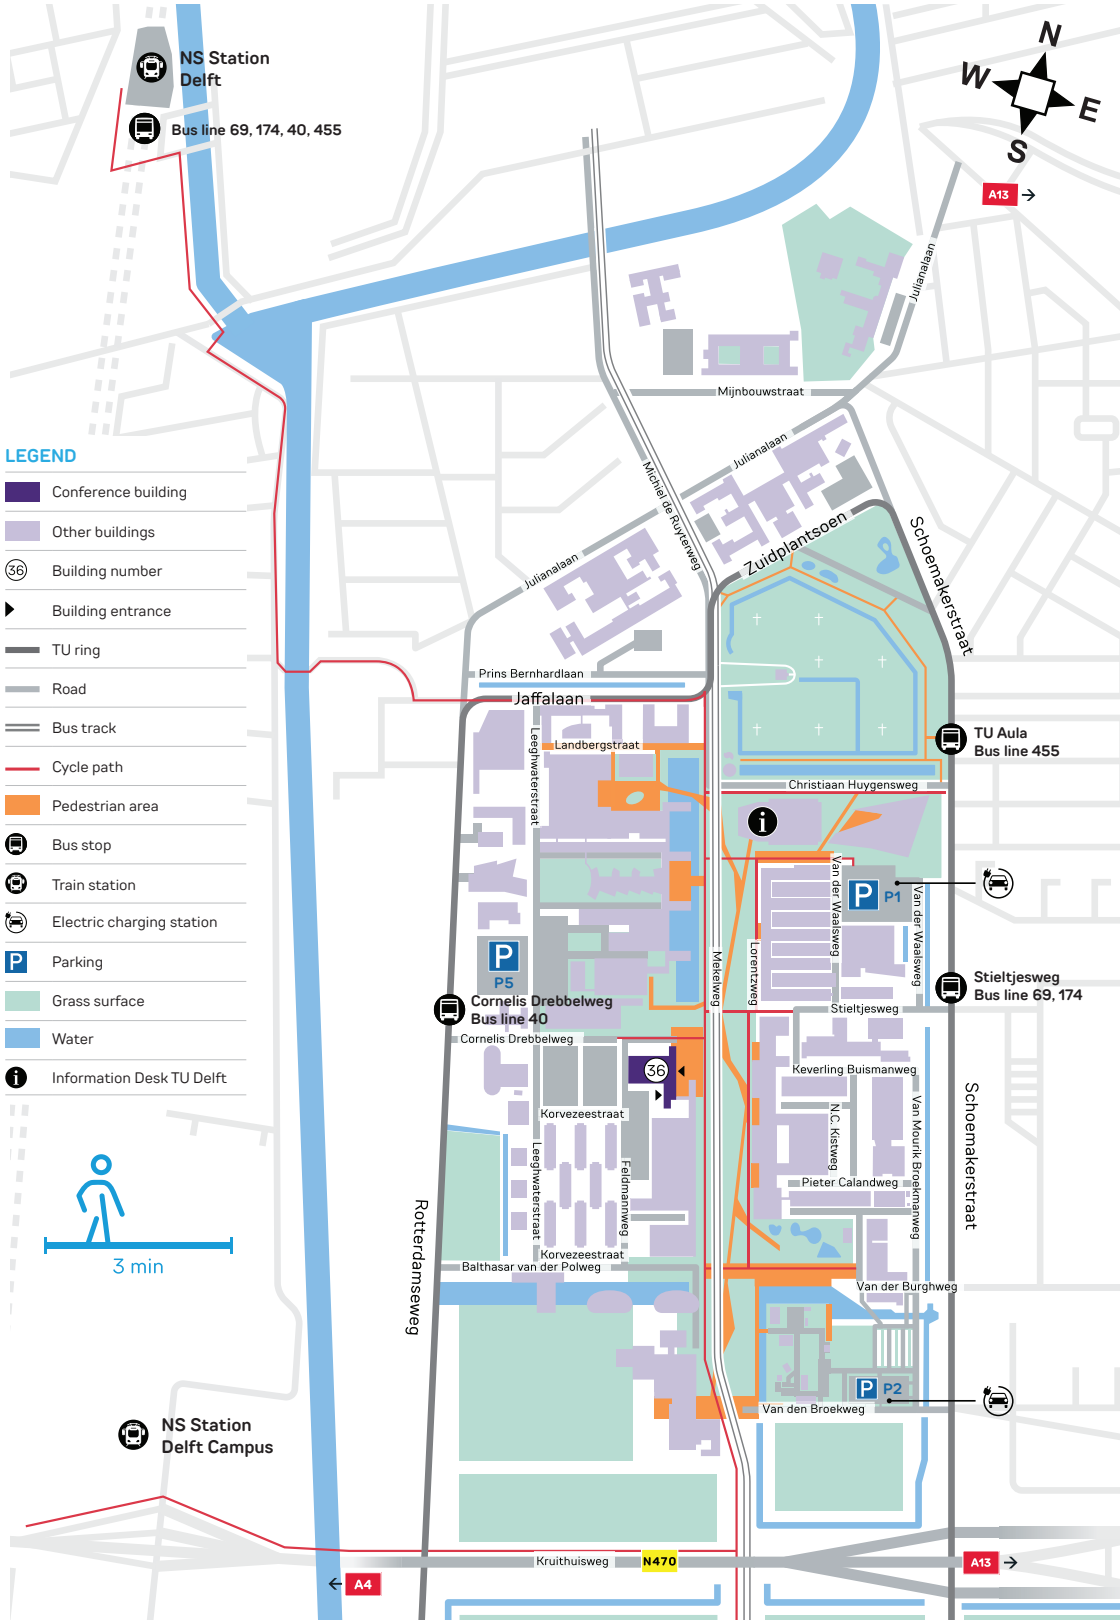

2023 Dutch NetSci Summer Symposium

Directions

Visiting Address

Mekelweg 4
2628 CD, Delft
Building 36, Boole auditorium

Public Transport from NS Station Delft

Bus 69 direction TU Campus, stop Stieltjesweg
Bus 174 direction Rotterdam Noord, stop Stieltjesweg
Bus 40 direction Rotterdam Centraal, stop Cornelis Drebbelweg
Bus 455 direction Zoetermeer Centrum West, stop TU Aula

Car

Parking at TU Delft is still possible for free (until Sep. 1, 2023). As a visitor, you are allowed to park at any multi-story parking facility. The closest parking garages are P5 (Rotterdamseweg), P1 (Aula), and P2 (Sports). To enter parking lots you will need to scan your driver's license.

IMPORTANT: All street parking spots on campus are owned by Delft and need to be paid for.

Walking

Route from Station Delft
1.9 km, 25 mins

Route from Station Delft Campus
1.5 km, 20 mins

2023 Dutch NetSci Summer Symposium

Campus Map